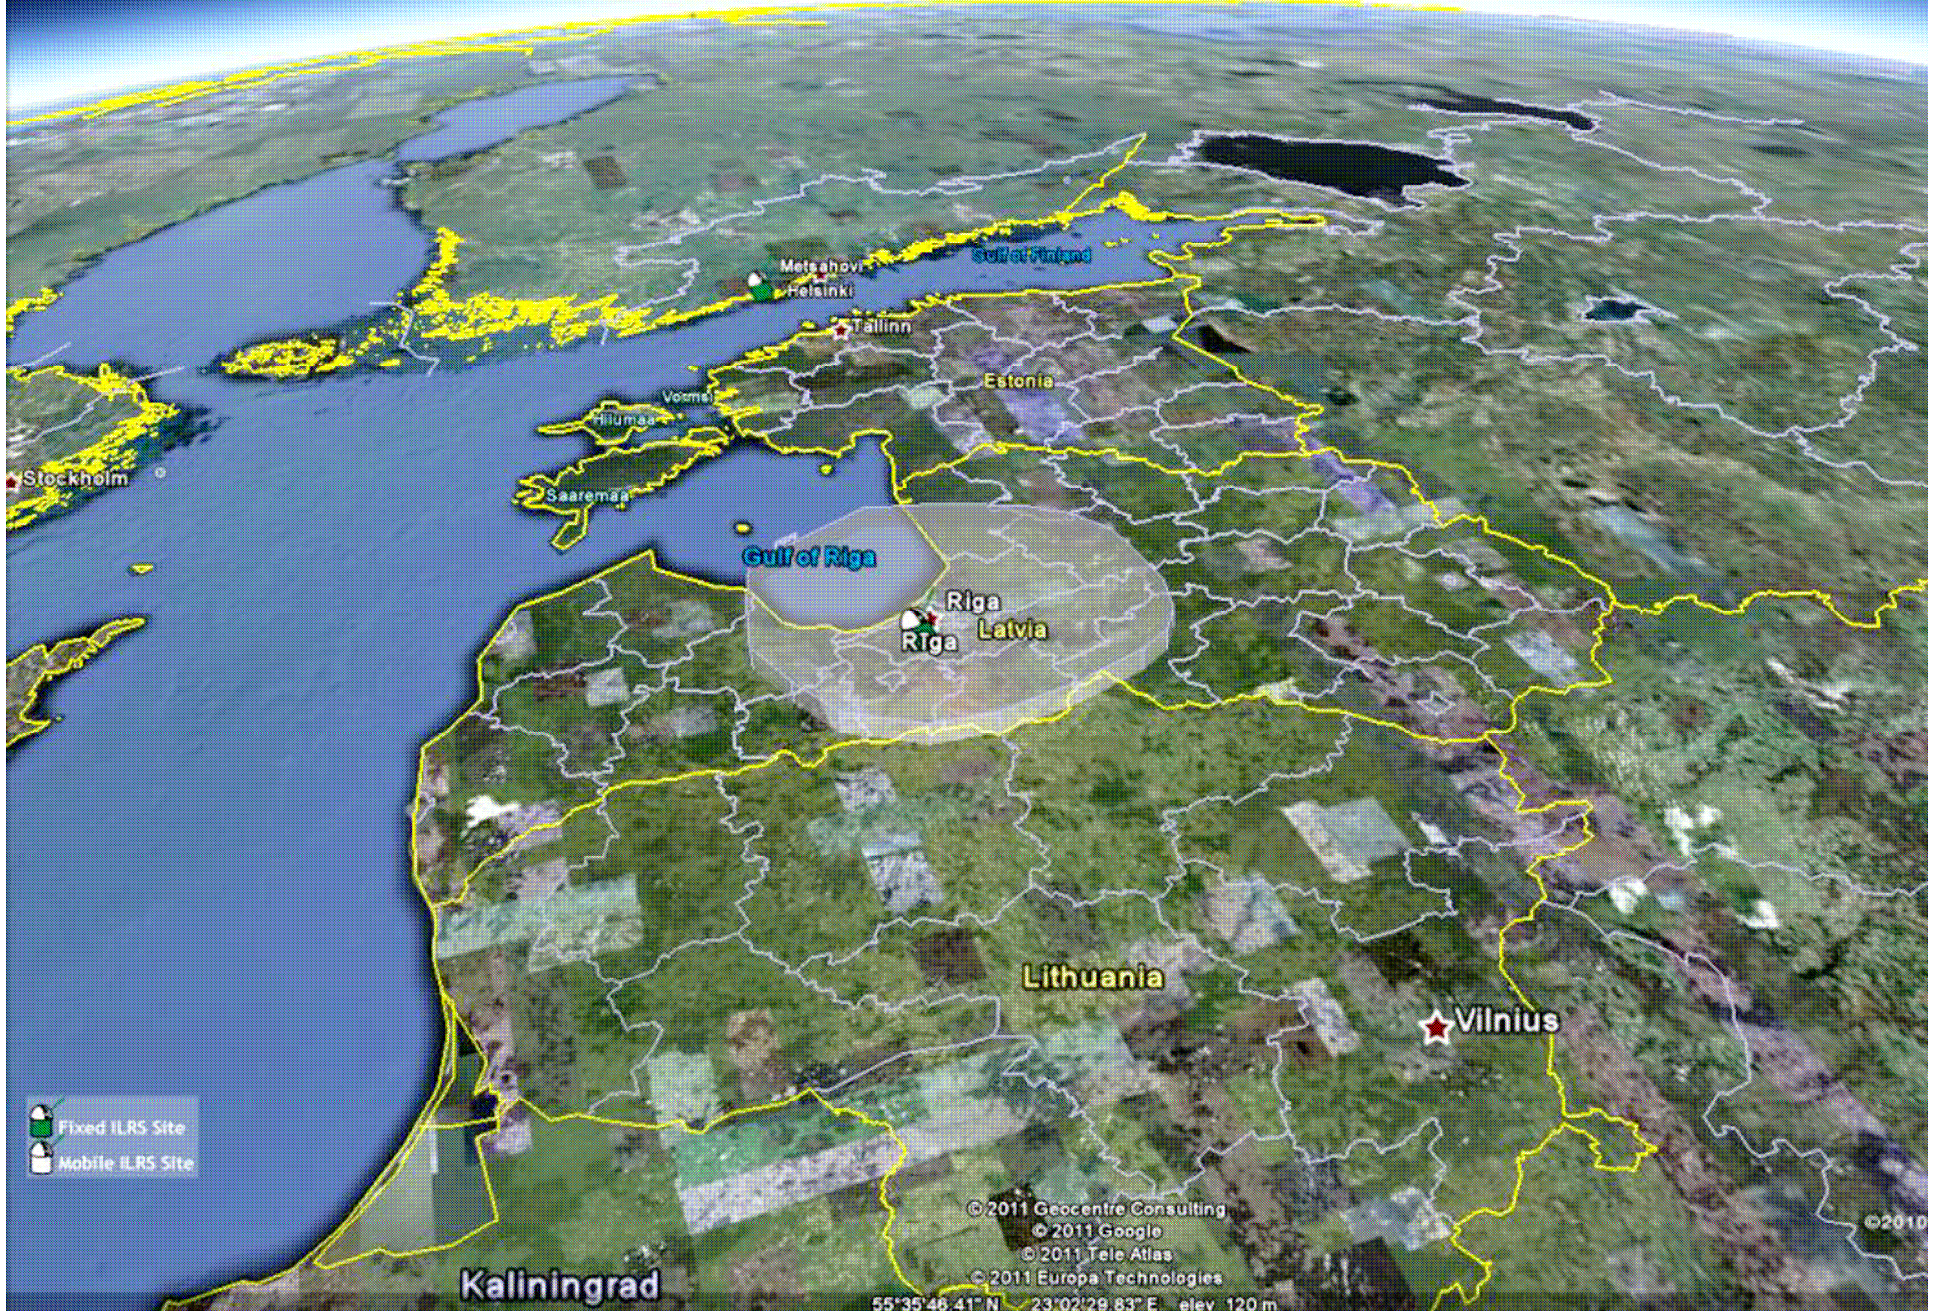

# Air traffic patterns near SLR site Riga and In-Sky laser safety

K.Salminsh  
Institute of Astronomy  
University of Latvia

17th International Workshop on Laser Ranging  
Bad Koetzing, Germany, 16-21 may,2011

BT1630 x

© ANDREAS VAN DEN BERG

Airline: Air Baltic  
Flightnr: BT630  
From: Milan Linate (LIN)  
To: Riga Skulte (RIX)  
Aircraft: Boeing 737-522 (B735)  
Reg: YL-BBN  
Hex: 502044  
Altitude: 2350 ft (716 m)  
Speed: 176 kt (320 km/h, 203 mph)

Jump to area

Map

Satellite

Hybrid

Terrain

Simple

✕

g 737-522 (B735)

(89 m)

217 km/h, 135 mph

/ 23.96135

users on board this flight

htdiary?

Fixed ILRS Site  
Mobile ILRS Site