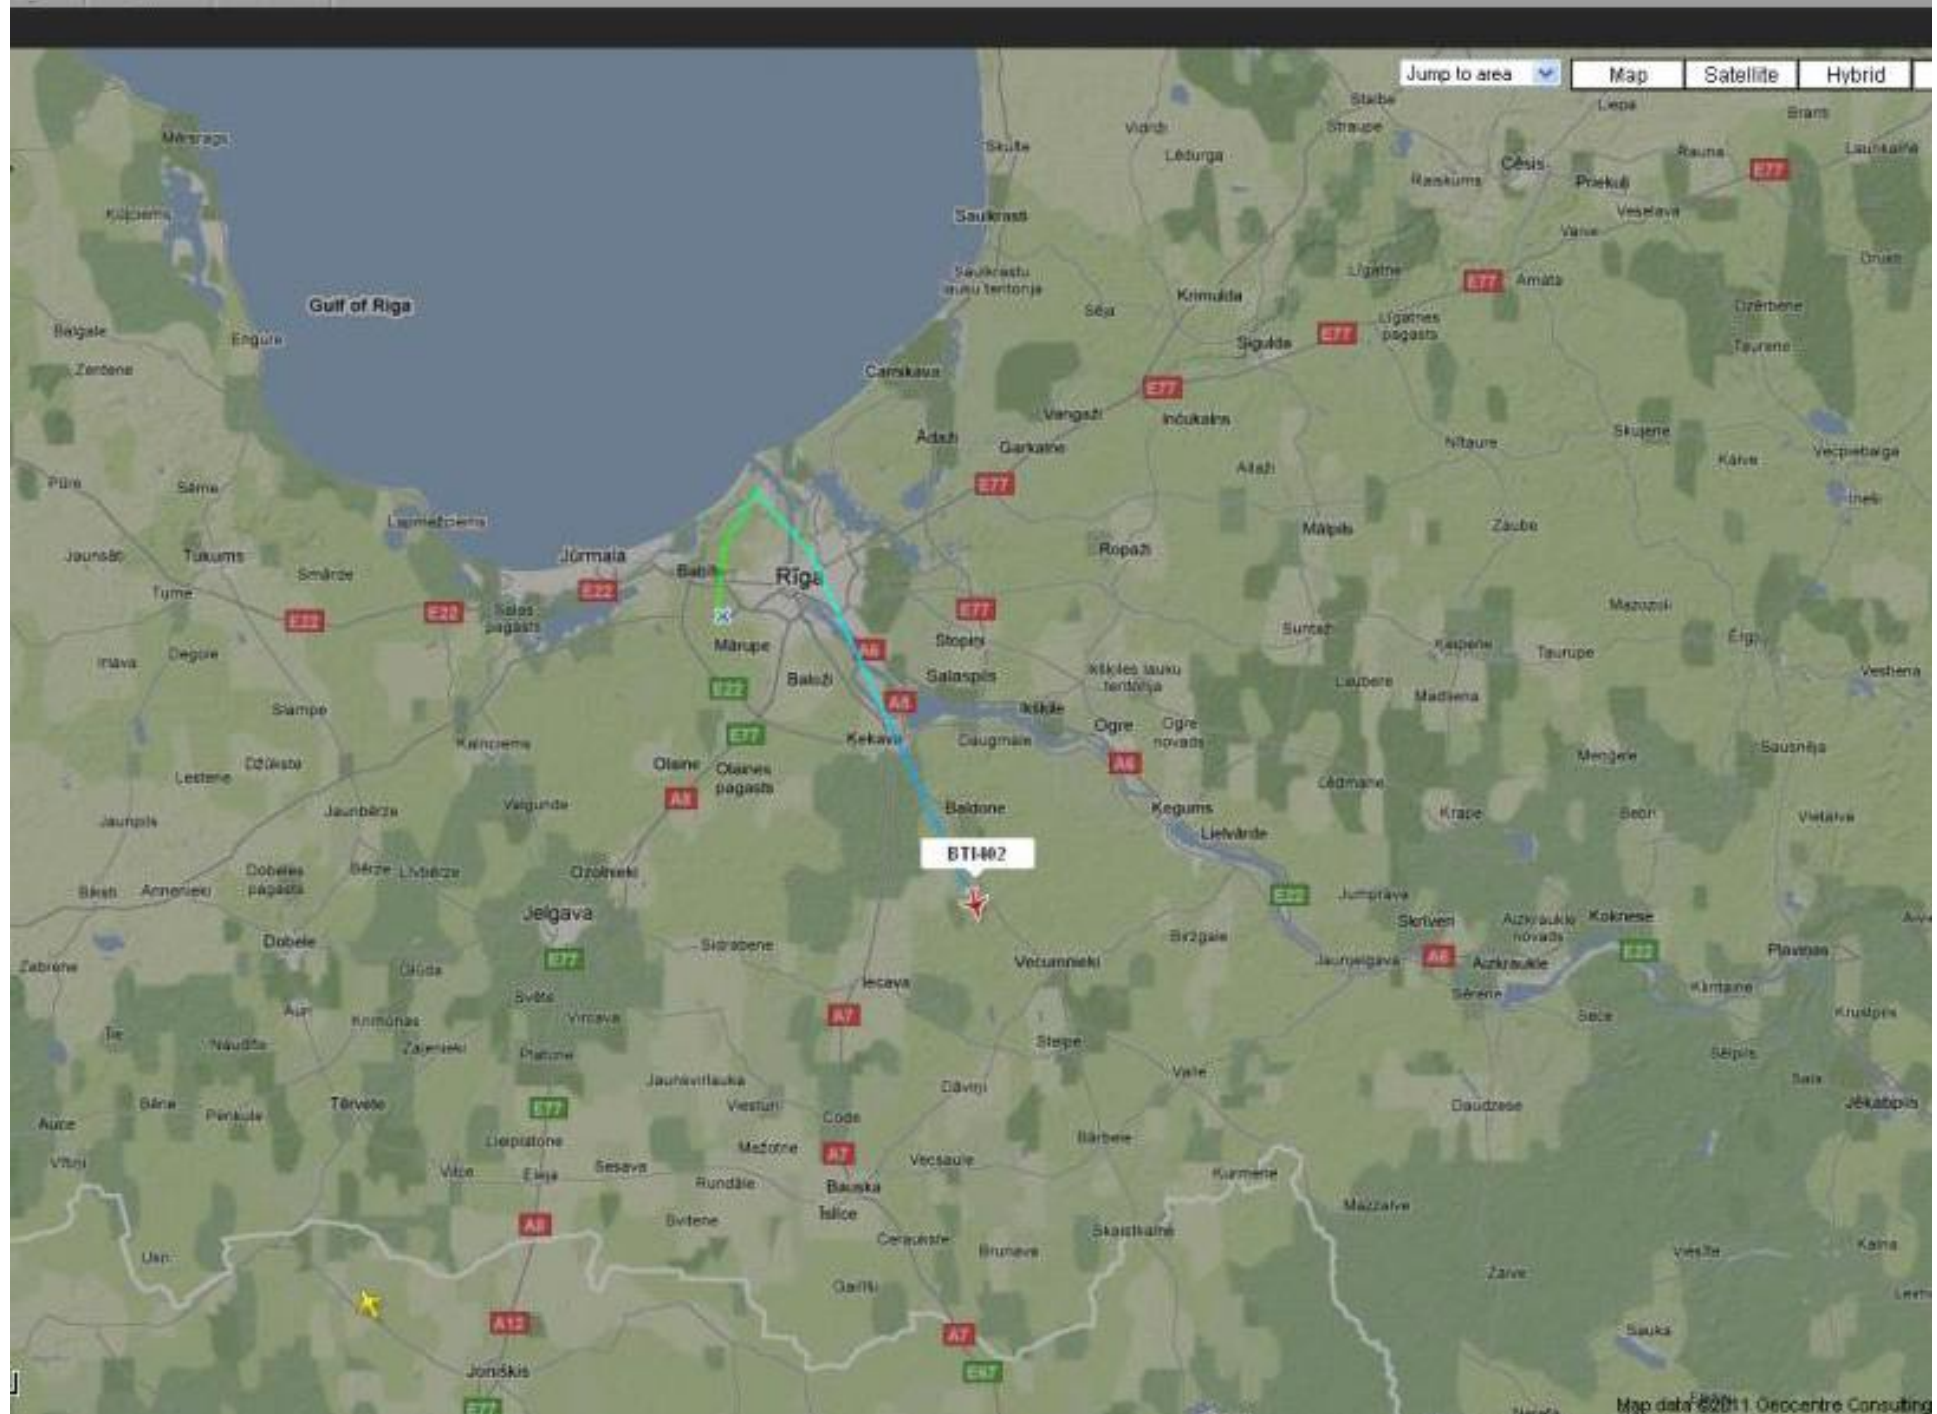

# Air traffic patterns near SLR site Riga and In-Sky laser safety

K.Salminsh  
Institute of Astronomy  
University of Latvia

17th International Workshop on Laser Ranging  
Bad Koetzing, Germany, 16-21 may,2011

# Tools

- Google Earth
- <http://www.flightradar24.com>
- Online mapping tools
- Airport information

[www.flightradar24.com](http://www.flightradar24.com)

Map Planes Settings About Chat

Showing 6 of 1241 planes Live 14:58 UTC

BT1630 x

© ANDREAS VAN DEN BERG

Airline: Air Baltic  
Flightnr: BT630  
From: Milan Linate (LIN)  
To: Riga Skulte (RIX)  
Aircraft: Boeing 737-522 (B735)  
Reg: YL-BBN  
Hex: 502044  
Altitude: 2350 ft (716 m)  
Speed: 176 kt (320 km/h, 203 mph)

Jump to area

Map

Satellite

Hybrid

Terrain

Simple

✕

g 737-522 (B735)