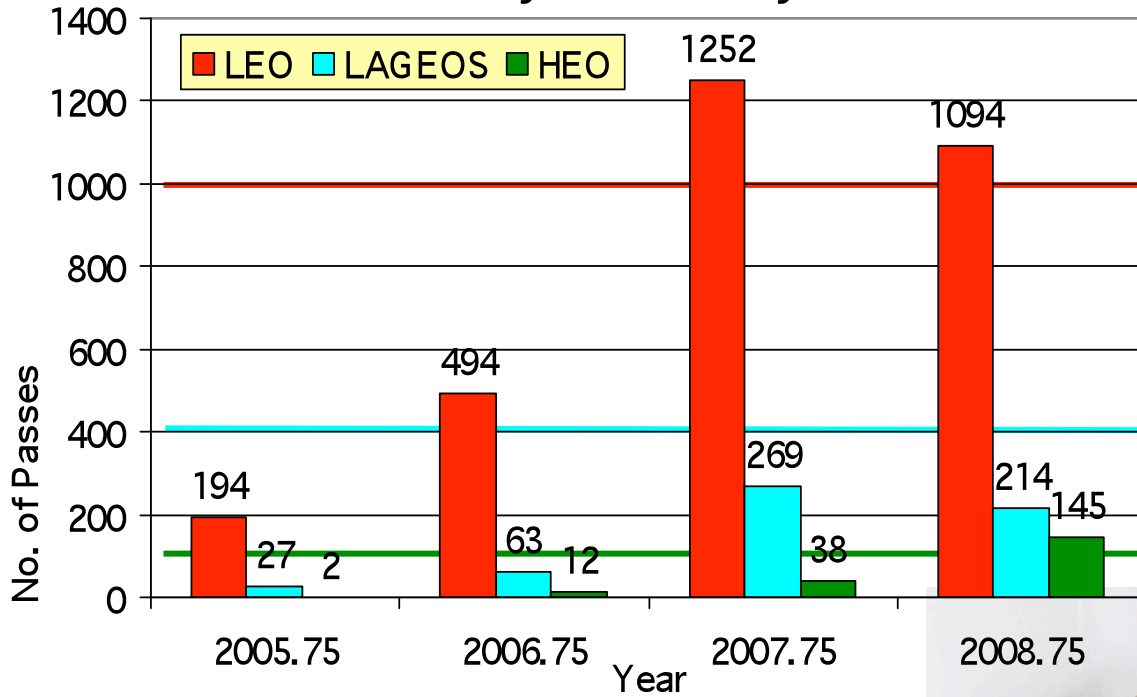

Productivity of Katzively SLR Station