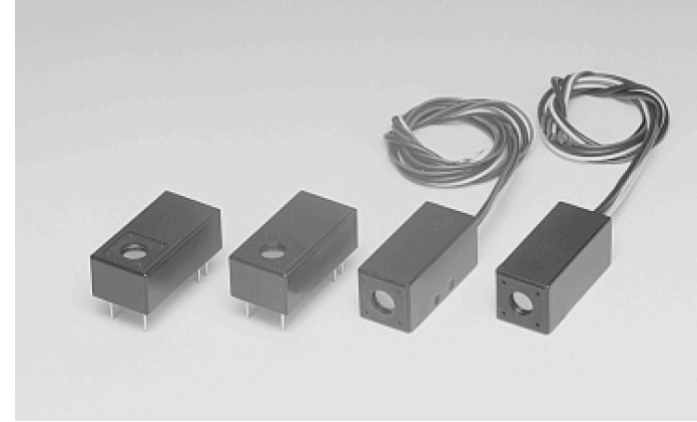

Productivity of Katzively SLR Station