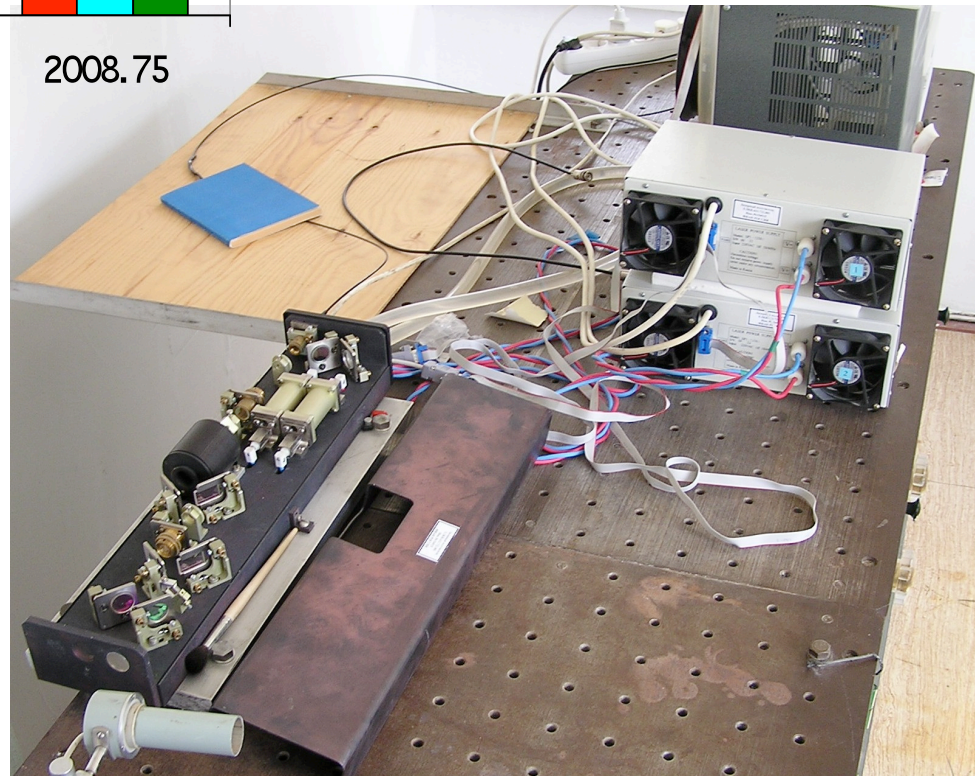

Andriy A. Makeyev
clogao@rambler.ru

Poznań
2008

Productivity of Katzively SLR Station

Upgrades

Hardware: Laser, CCD-camera, PMT

Software: Ephemeris preparation;
interactive schedule, processing of
observations