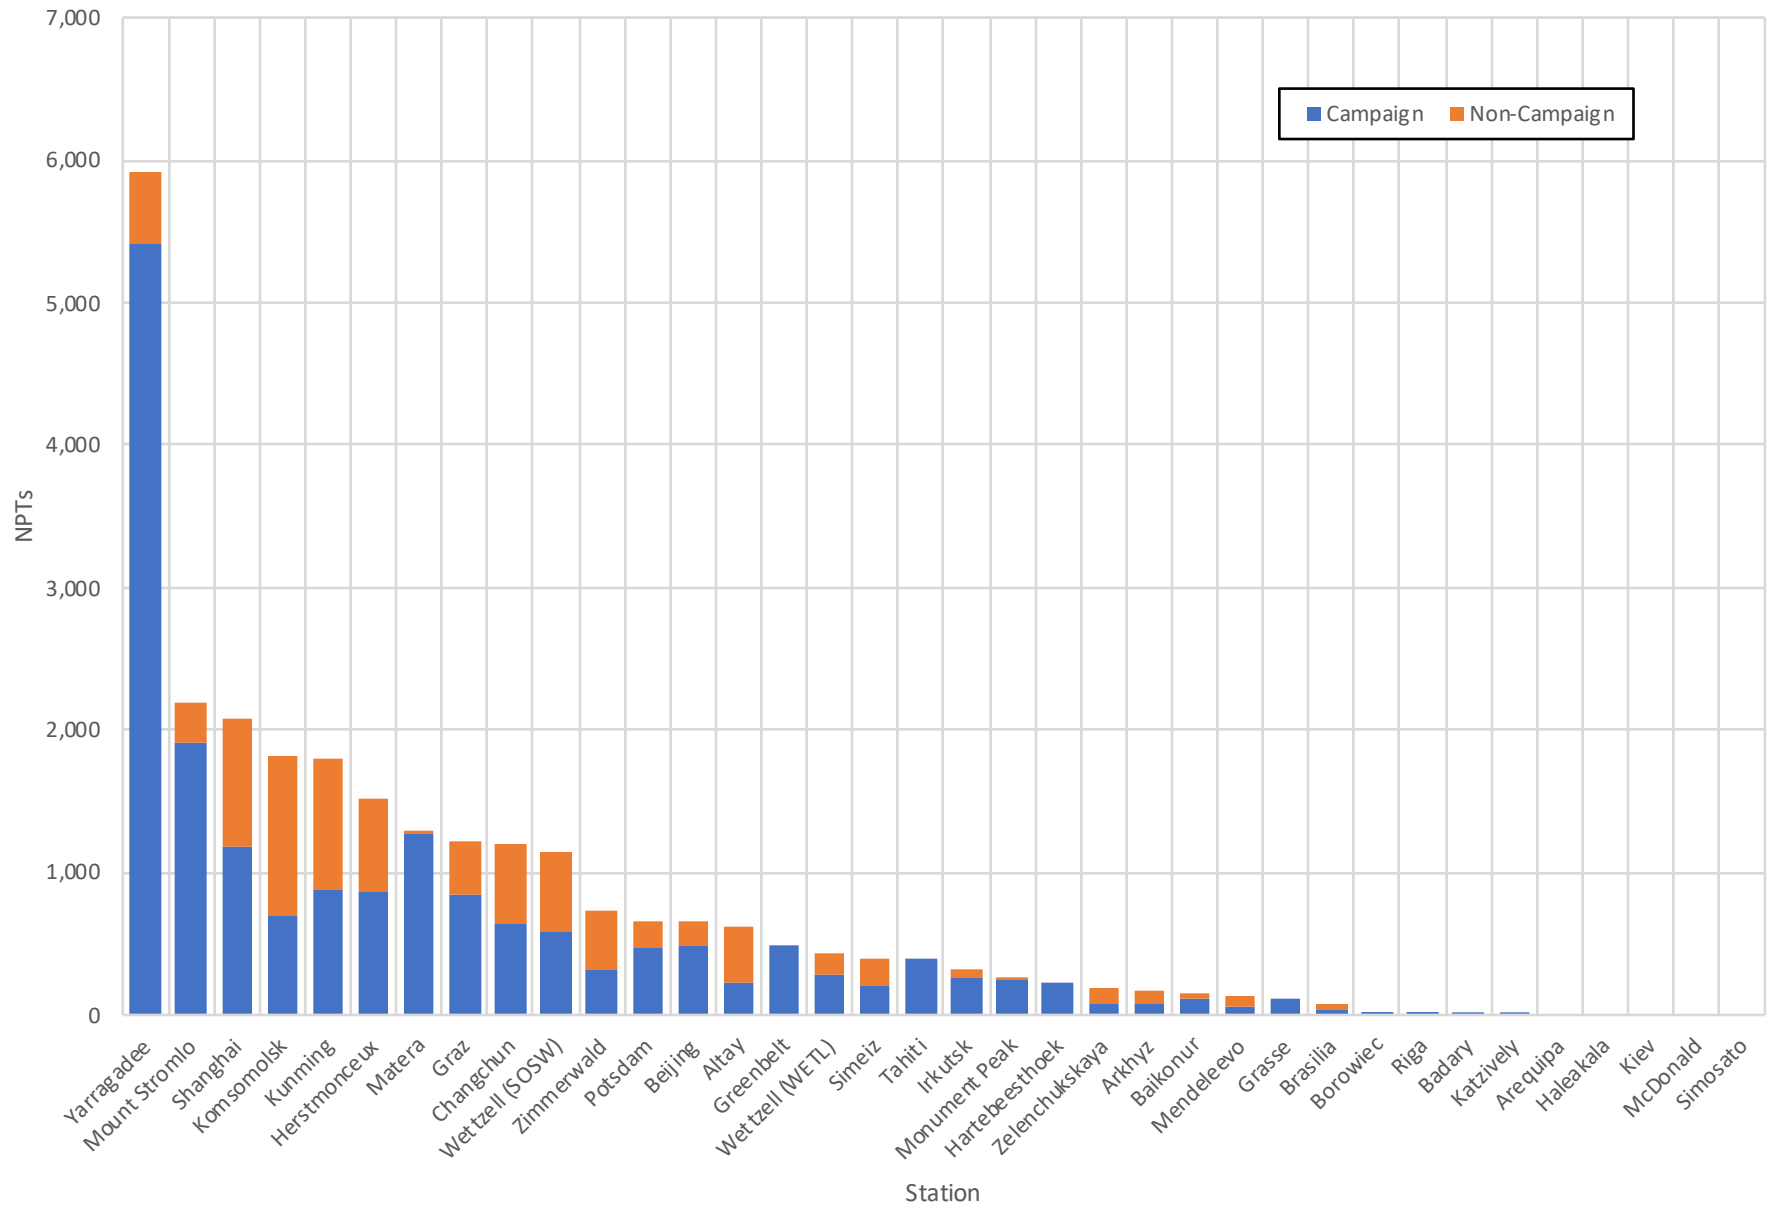

GNSS Pass Totals (Primary/Secondary/Other)