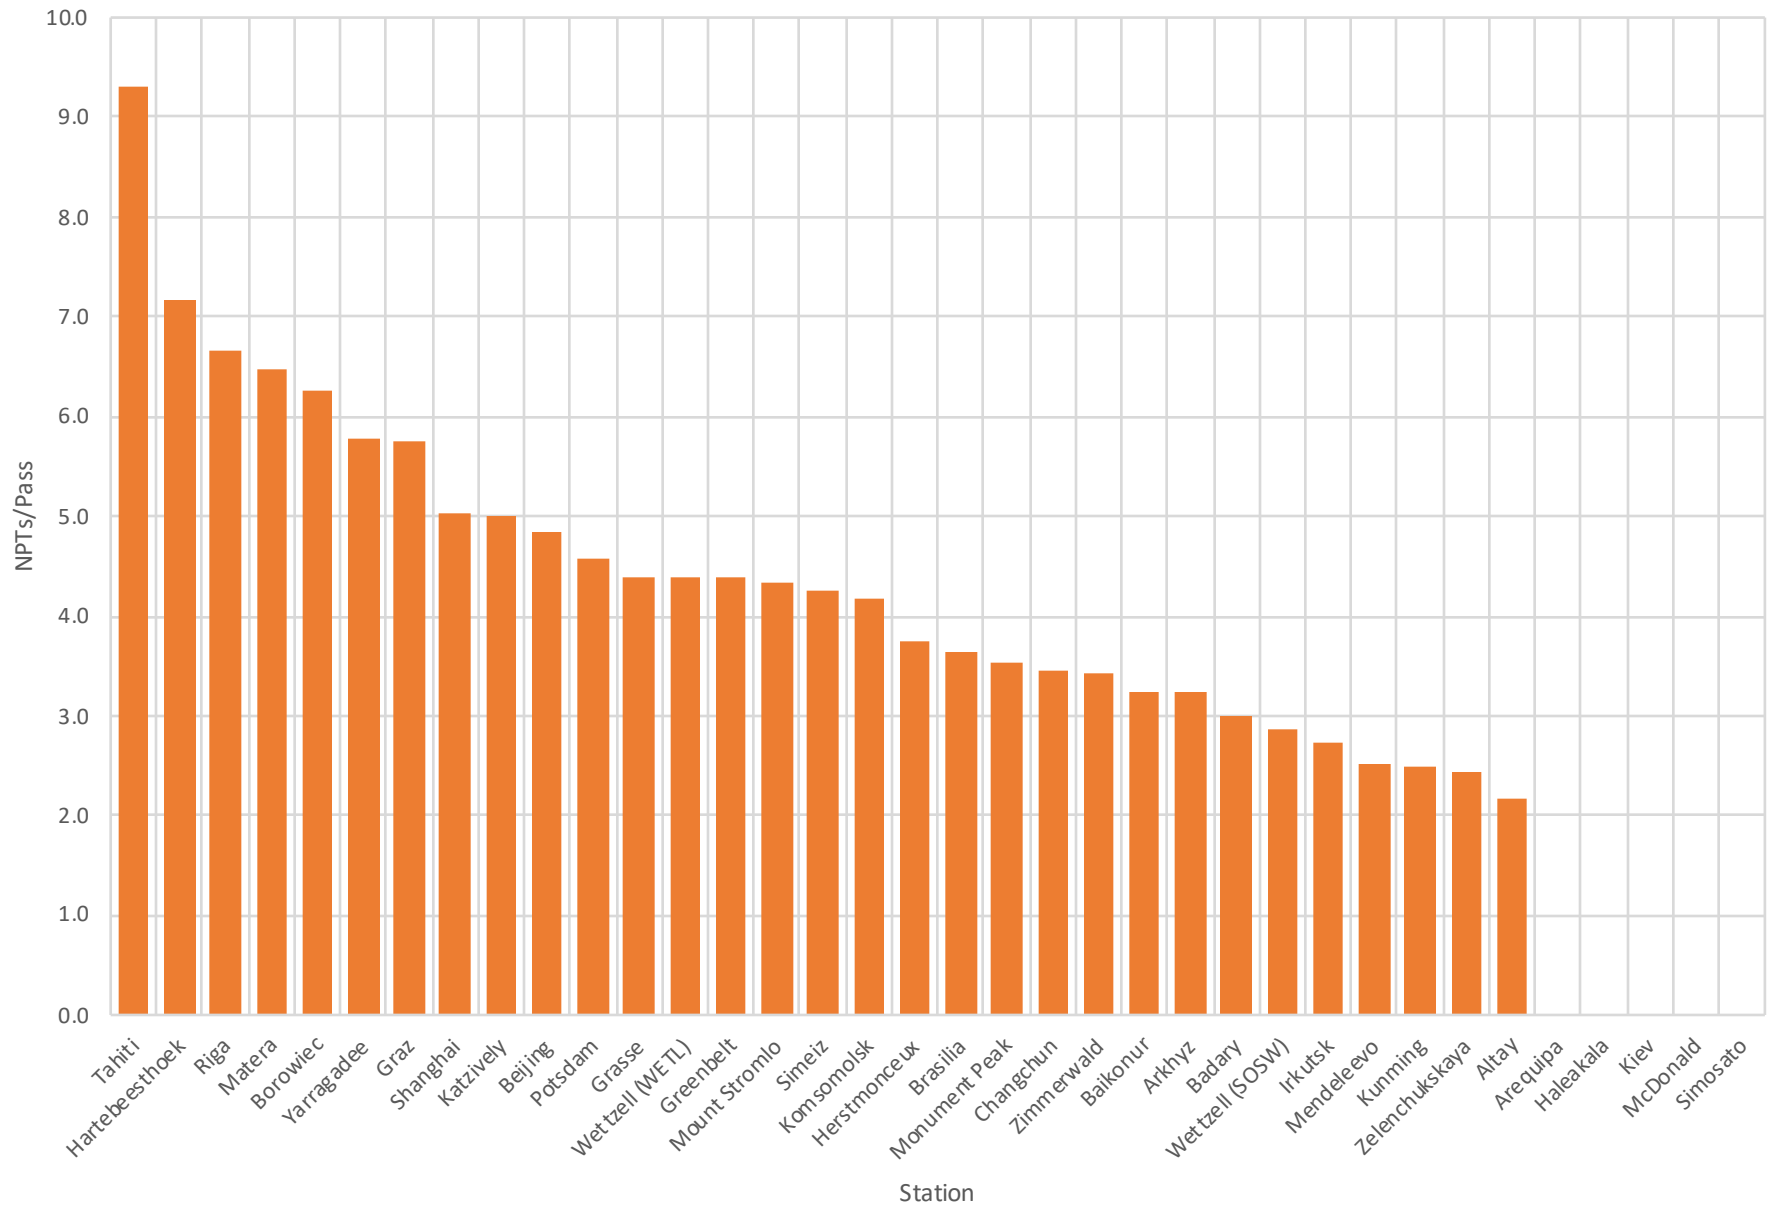

GLONASS Tracking Totals by Network (Passes)

Galileo Campaign Tracking Totals by Network
(Passes)

Compass Campaign Totals by Network
(Passes)

Campaign Pass Totals by Station

Campaign NPTs per Pass

Station Performance: Campaign Normal Points per Pass