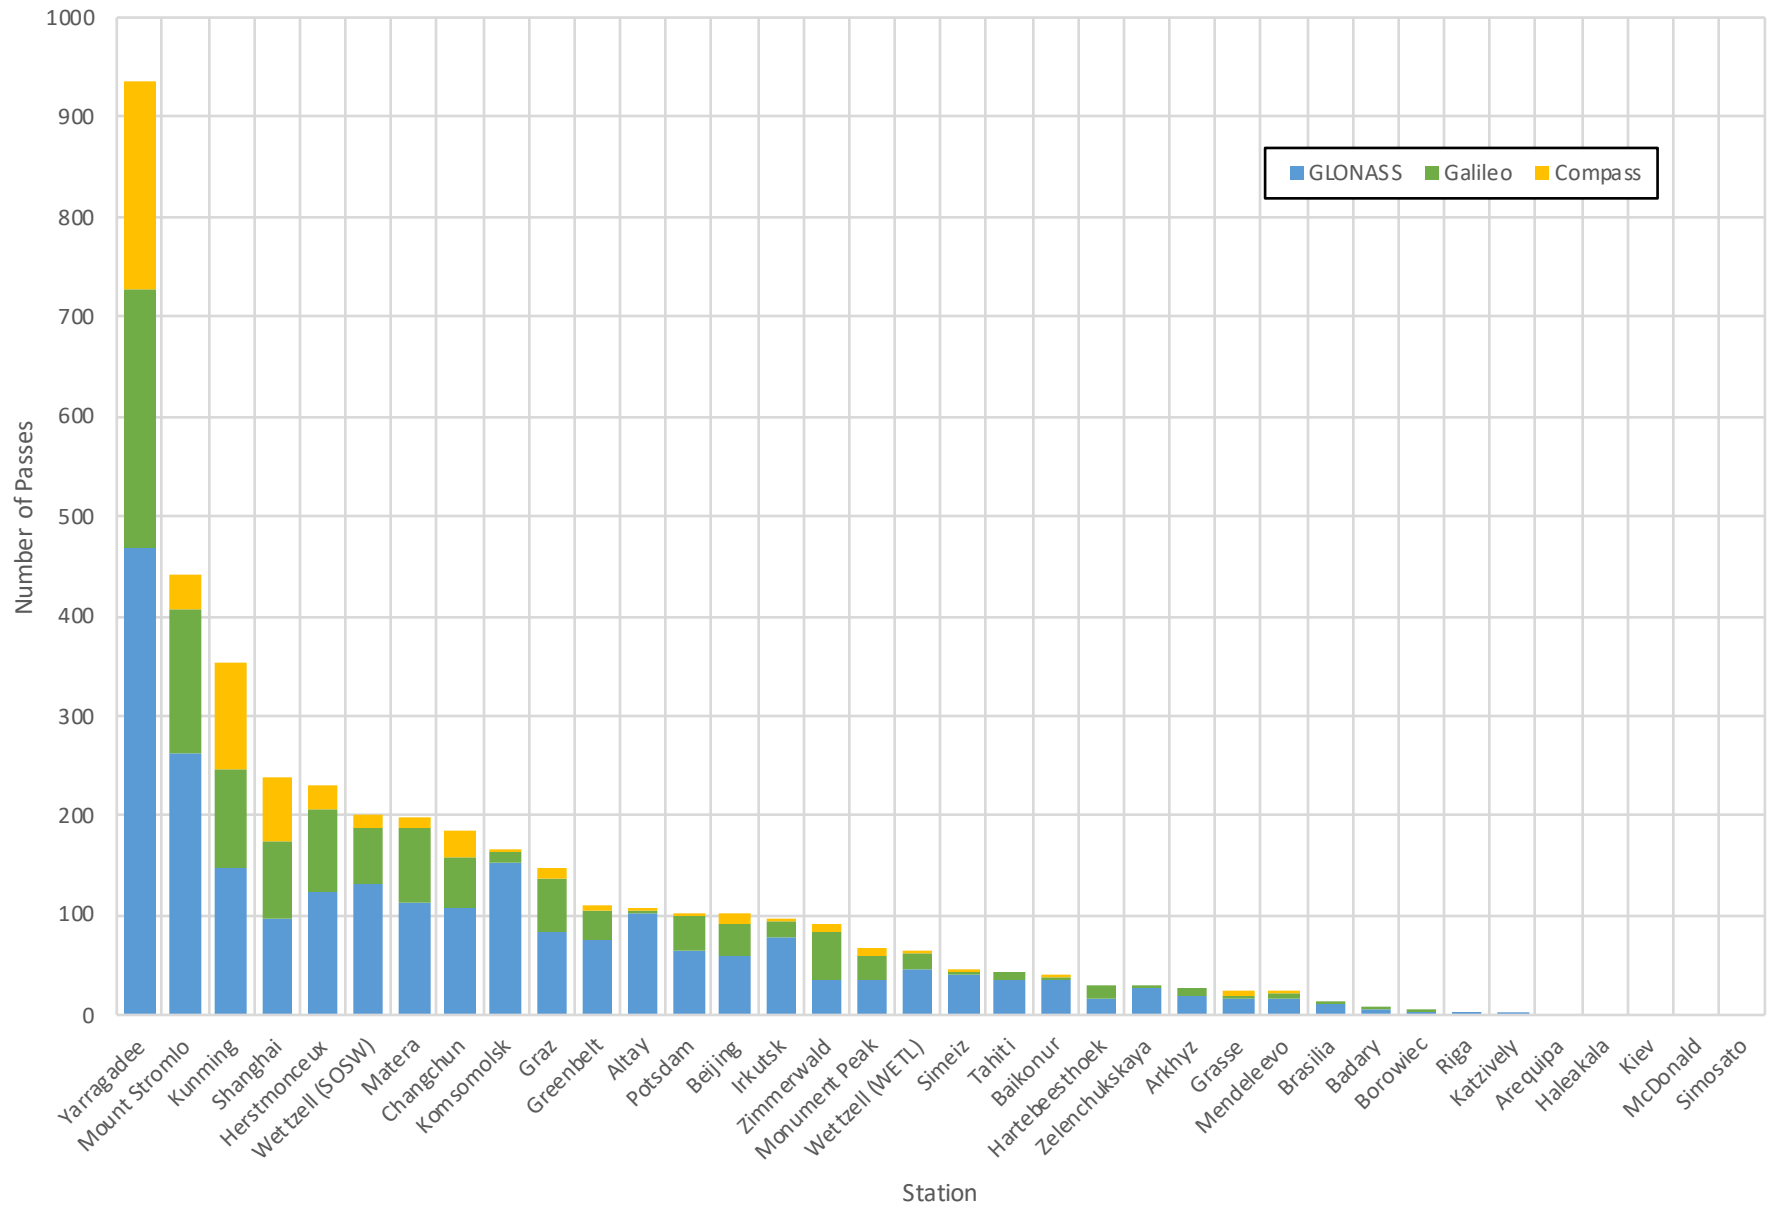

Total NPTs/constellation>25
Total NPTs/campaign>100

Station Tracking Totals by Constellation
(passes)

Station Tracking Totals by Constellation
(NPTs)

Tracking Totals by Network (Passes)

Tracking Totals by Network (NPTs)

GLONASS Tracking Totals by Network (Passes)

Galileo Campaign Tracking Totals by Network
(Passes)

Compass Campaign Totals by Network
(Passes)

Campaign Pass Totals by Station

Campaign NPTs per Pass

Station Performance: Campaign Normal Points per Pass