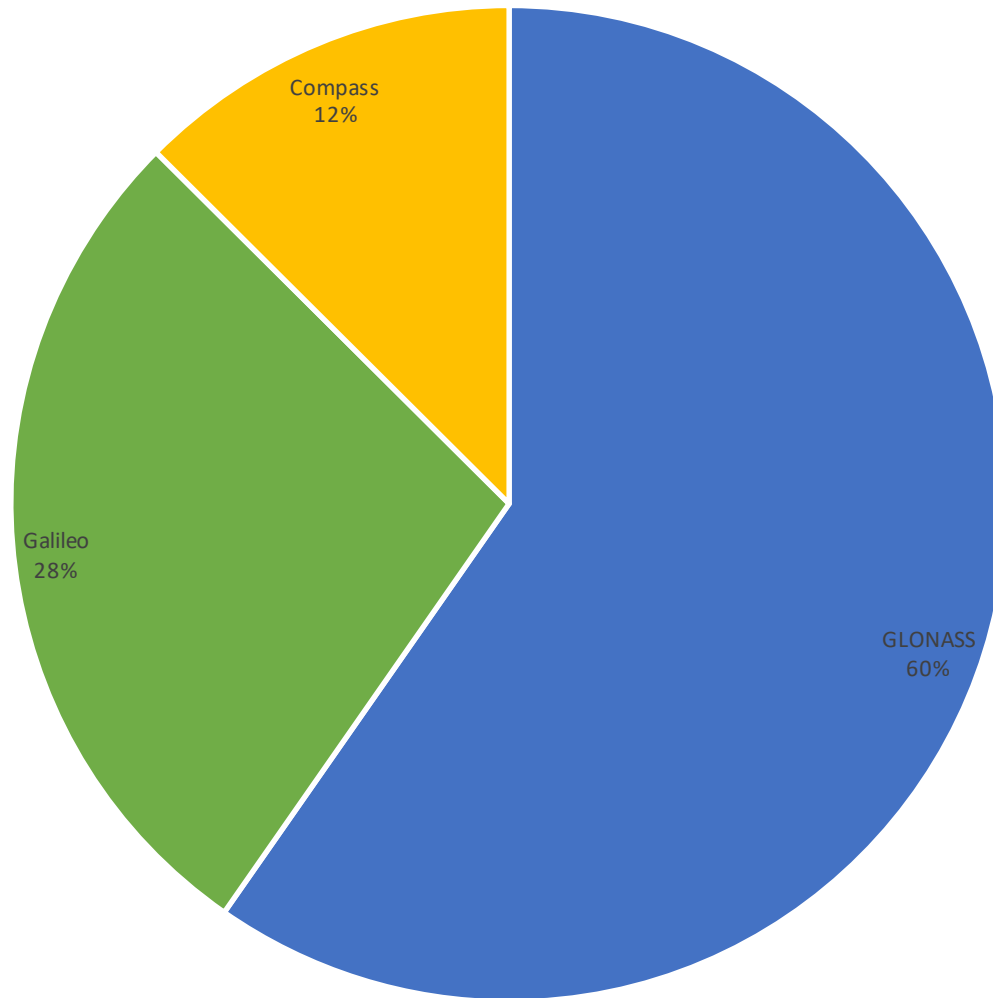

Pass Summary by Network (Campaign Constellation vs. Total)

Network	Sta.	%GLO	%GAL	%COM	Tot.	GLO	GAL	COM	Tot.
Chinese Network	4	13%	19%	36%	17%	1,429	956	821	3,206
European Network	13	27%	32%	15%	27%	3,024	1,635	340	4,999
NASA Network	8	36%	35%	44%	37%	3,927	1,806	1,009	6,742
Russian Network	9	13%	2%	1%	9%	1,432	122	22	1,576
All Others	2	11%	12%	5%	10%	1,191	601	119	1,911
Totals:	36	60%	28%	13%	100%	11,003	5,120	2,311	18,434

Total NPTs/constellation>25
Total NPTs/campaign>100

Station Tracking Totals by Constellation
(passes)

Station Tracking Totals by Constellation
(NPTs)

Tracking Totals by Network (Passes)

Tracking Totals by Network (NPTs)