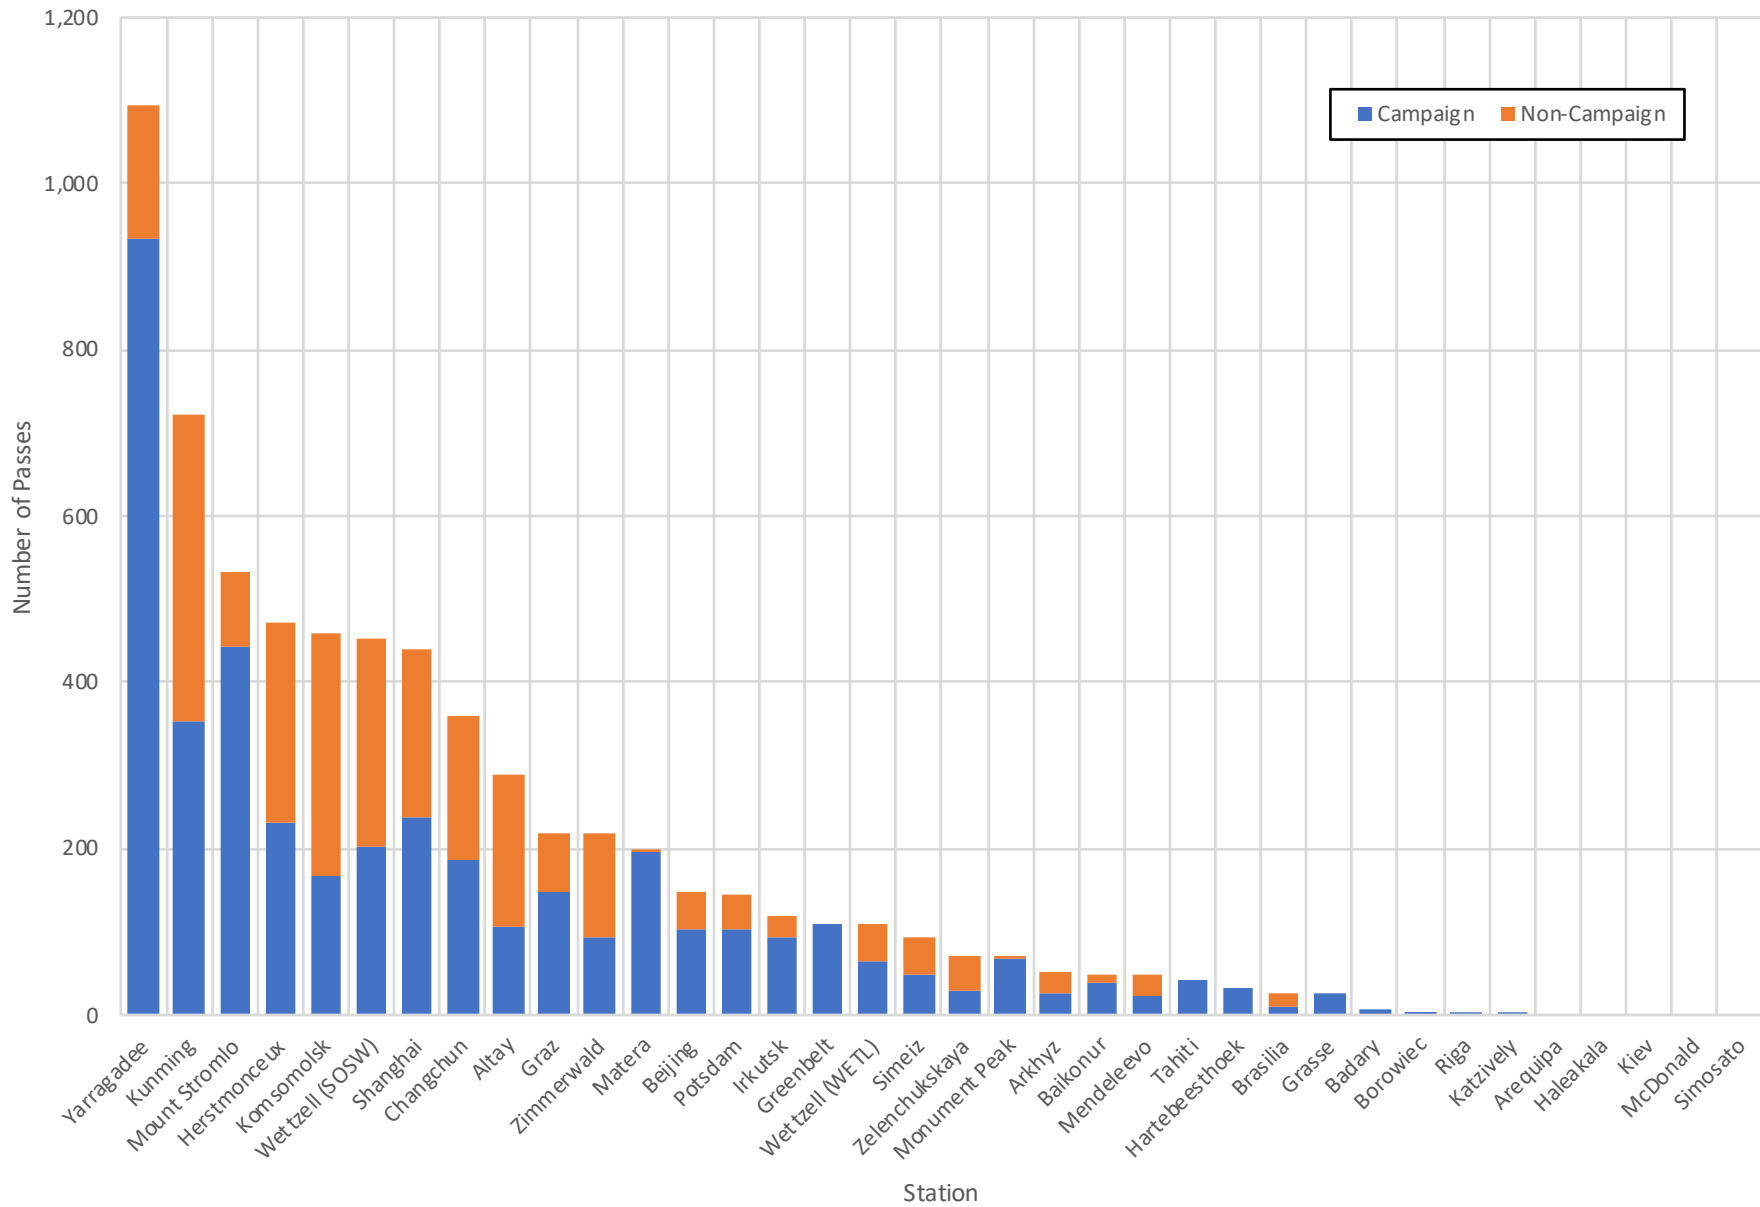

Campaign and Total GNSS (NPTs)