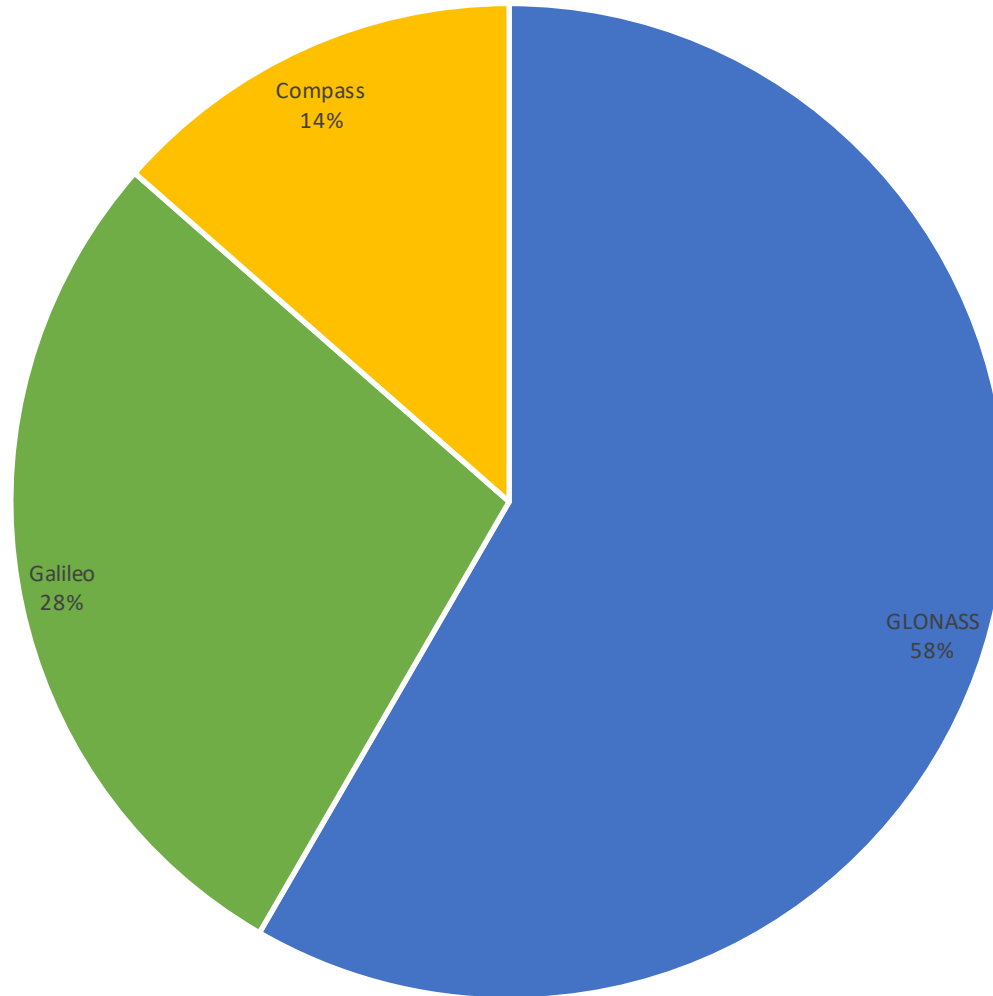

Network	Sta.	%GLO	%GAL	%COM	Tot.	GLO	GAL	COM	Tot.
Chinese Network	4	13%	19%	36%	17%	1,429	956	821	3,206
European Network	13	27%	32%	15%	27%	3,024	1,635	340	4,999
NASA Network	8	36%	35%	44%	37%	3,927	1,806	1,009	6,742
Russian Network	9	13%	2%	1%	9%	1,432	122	22	1,576
All Others	2	11%	12%	5%	10%	1,191	601	119	1,911
Totals:	36	60%	28%	13%	100%	11,003	5,120	2,311	18,434

Total NPTs/constellation>25	.....
Total NPTs/campaign>100	.....

Station Tracking Totals by Constellation
(NPTs)

Station Tracking Totals by Constellation
(passes)