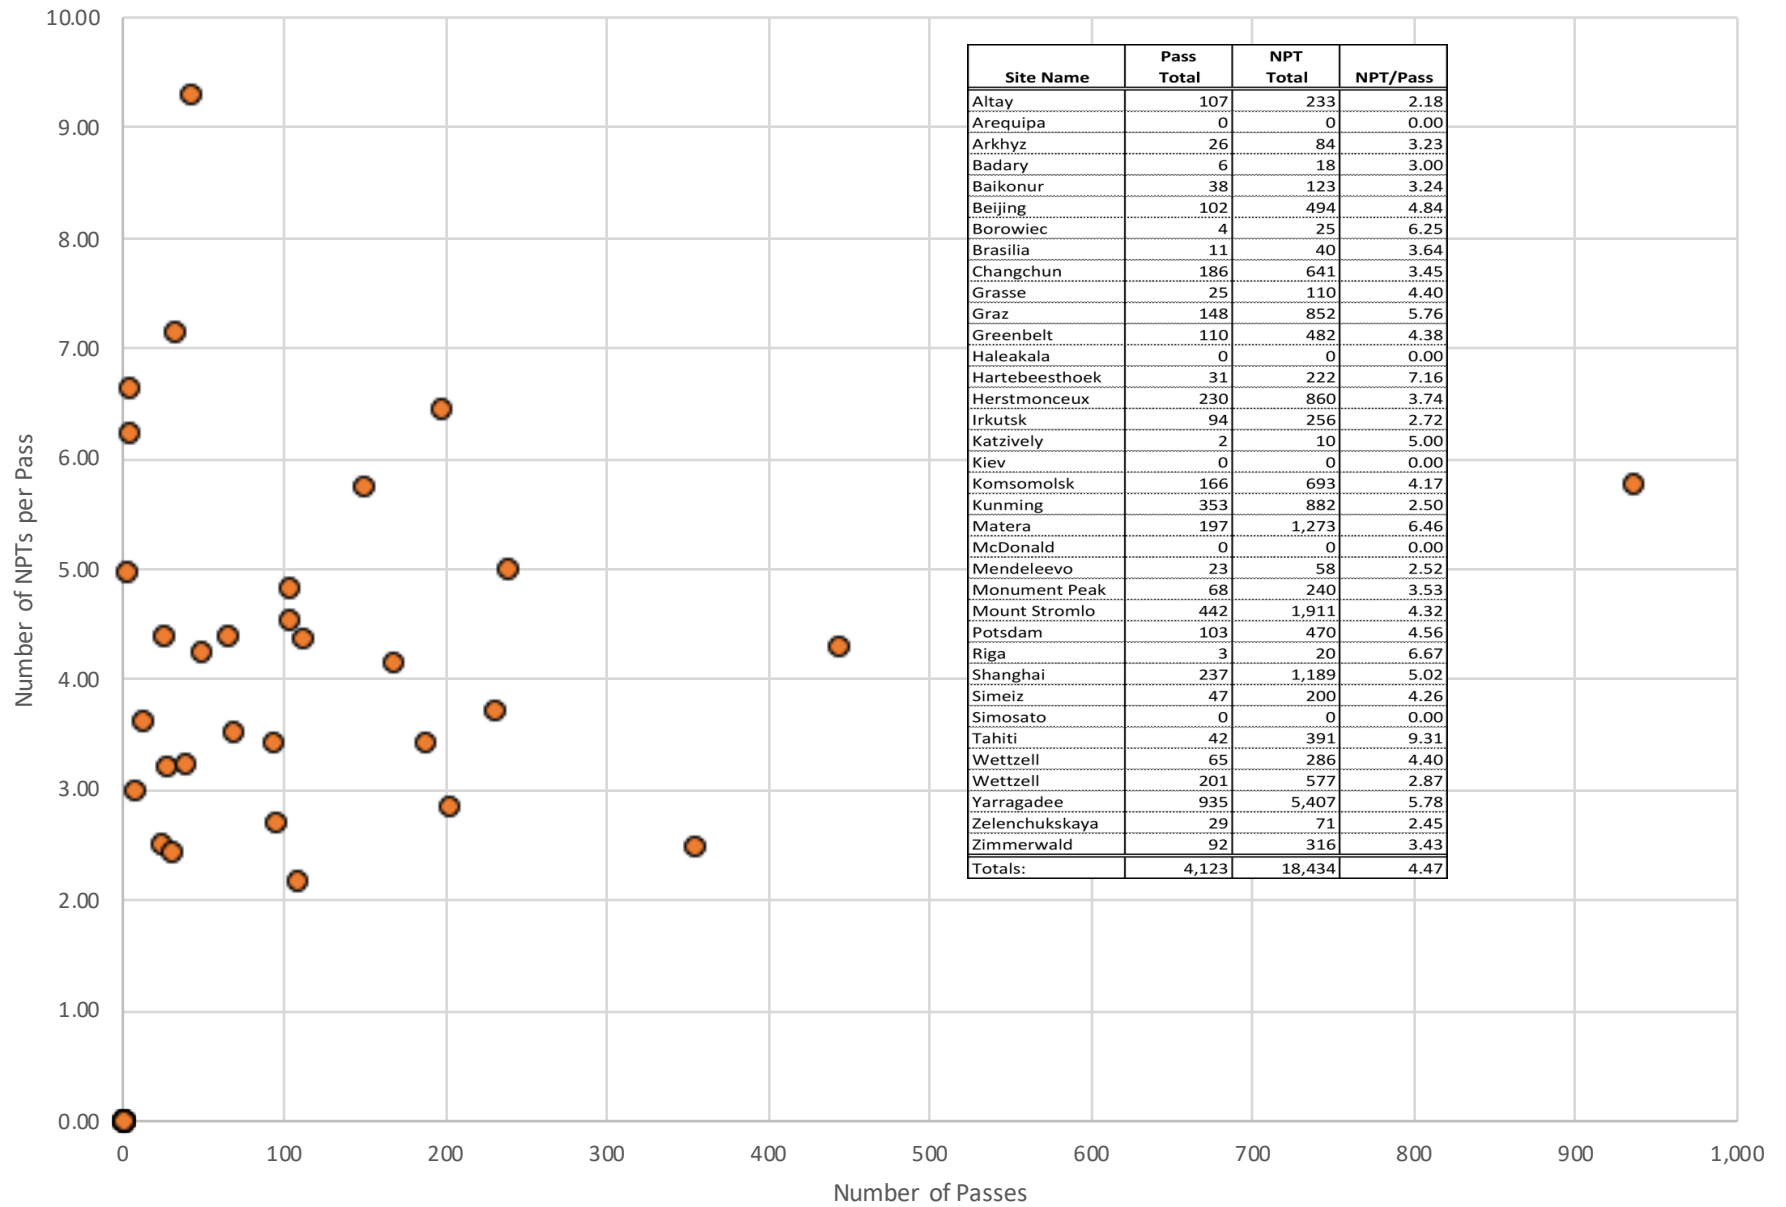

Total NPTs/constellation>25
Total NPTs/campaign>100

Station Tracking Totals by Constellation
(passes)

Station Tracking Totals by Constellation
(NPTs)

Tracking Totals by Network (Passes)

Tracking Totals by Network (NPTs)

GLONASS Tracking Totals by Network (Passes)

Galileo Campaign Tracking Totals by Network
(Passes)

Compass Campaign Totals by Network
(Passes)

Campaign Pass Totals by Station

Campaign NPTs per Pass

Station Performance: Campaign Normal Points per Pass